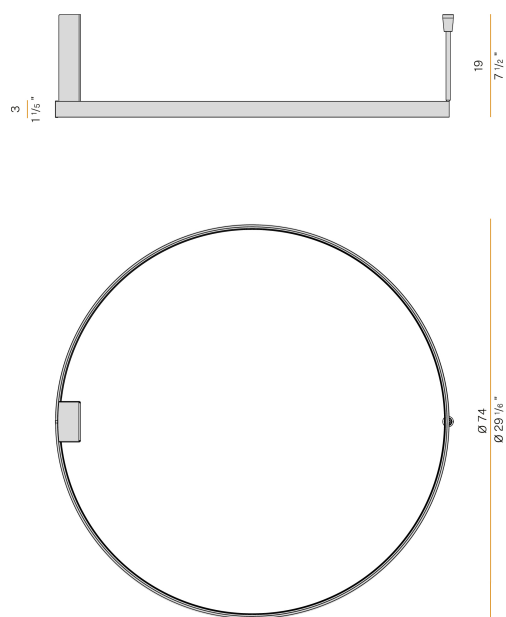

PANZERI

Zero Round

220-240V AC dimmable (DALI/Push DIM)

P03301.075.0402

● white

Data sheet

CODE	P03301.075.0402
SYSTEM POWER CONSUMPTION	42W
EFFICACY	72.83lm/W
LIGHT SOURCE	LED
LIGHT SOURCE LIFETIME	L70 (B50) 60.000h
COLOUR TEMPERATURE	3000K Ra>90
LIGHT DISTRIBUTION	diffused
POWER SUPPLY	220-240V AC
FREQUENCY	50/60Hz
ELECTRICAL CONFIGURATION	dimmable (DALI/Push DIM)
DRIVER	integrated included
NOMINAL LUMINOUS FLUX	4252lm
LUMEN OUTPUT	3059lm
EFFICIENCY	71.9%
WEIGHT	1,80 Kg
PROTECTION DEGREE	IP20
COLOUR TOLLERANCES	SDCM 3
PACKING DIMENSIONS	83,0 x 83,0 x 10,0 cm

Ceiling or wall lighting fixture for interiors, with direct and indirect light emission. Pickled sheet metal ceiling or wall bracket in polyacrylic paint. Pickled sheet metal wall plate in polyacrylic paint. Bended extruded aluminium structure in white, black, bronze, mat brass or titanium polyacrylic paint. Extruded polycarbonate diffuser with opaline finish.

Technical drawing

Application

Polar diagram